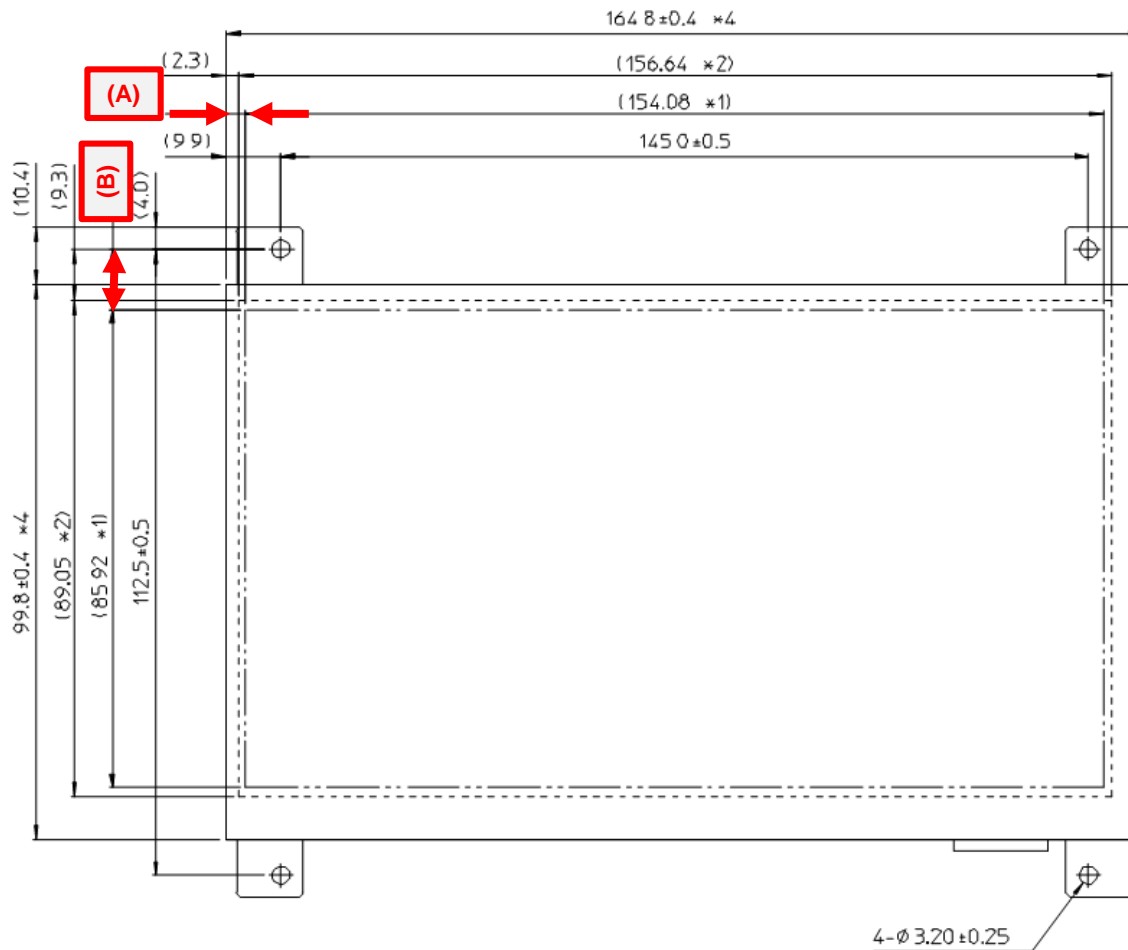

**GT 4.3inch, Command Input Type**

Content	Current GT480X272A-C903PA	New (Change LCM) GTWQ043C3A00PA	Difference
Not difference in specification	—	—	—

GT 7inch, Video Input Type / DVI

Content		Obsolete GT800X480A-1303P	Successor GTWV070VHA00P	Difference
LCD AA Position	(A) X	(3.71)	(3.95)	+0.24
	(B) Y	(13.84)	(13.99)	+0.15

GT 7inch, Video Input Type / RGB

Content		Obsolete GT800X480A-1013P	Successor GTWV070VRB00P	Difference
LCD AA Position	(A) X	Spec. Value (3.6)	(3.85)	+0.24
	(B) Y	Spec. Value (10.8)	(11.04)	+0.15

## GT 7inch, Command Input Type

Content		Obsolete GT800X480A-C903PA	Successor GTWV070C3A00PA	Difference
LCD AA Position	(A) X	(3.71)	(3.95)	+0.24
	(B) Y	(13.84)	(13.99)	+0.15