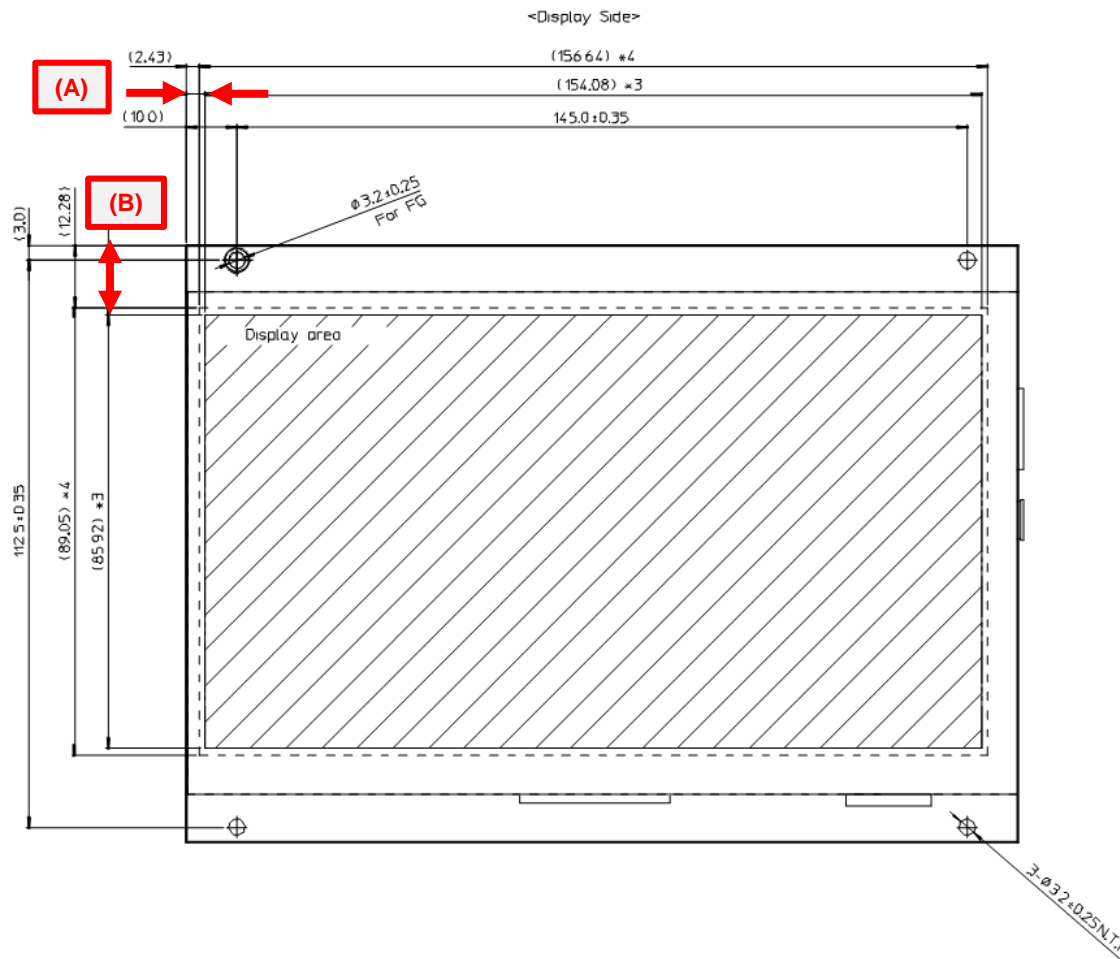

**GT 4.3inch, Command Input Type**

Content	Current GT480X272A-C903PA	New (Change LCM) GTWQ043C3A00PA	Difference
Not difference in specification	—	—	—

GT 7inch, Video Input Type / DVI

Content		Obsolete GT800X480A-1303P	Successor GTWV070VHA00P	Difference
LCD AA Position	(A) X	(3.71)	(3.95)	+0.24
	(B) Y	(13.84)	(13.99)	+0.15

GT 7inch, Video Input Type / RGB

Content		Obsolete GT800X480A-1013P	Successor GTWV070VRB00P	Difference
LCD AA Position	(A) X	Spec. Value (3.6)	(3.85)	+0.24
	(B) Y	Spec. Value (10.8)	(11.04)	+0.15

## GT 7inch, Command Input Type

Content		Obsolete GT800X480A-C903PA	Successor GTWV070C3A00PA	Difference
LCD AA Position	(A) X	(3.71)	(3.95)	+0.24
	(B) Y	(13.84)	(13.99)	+0.15